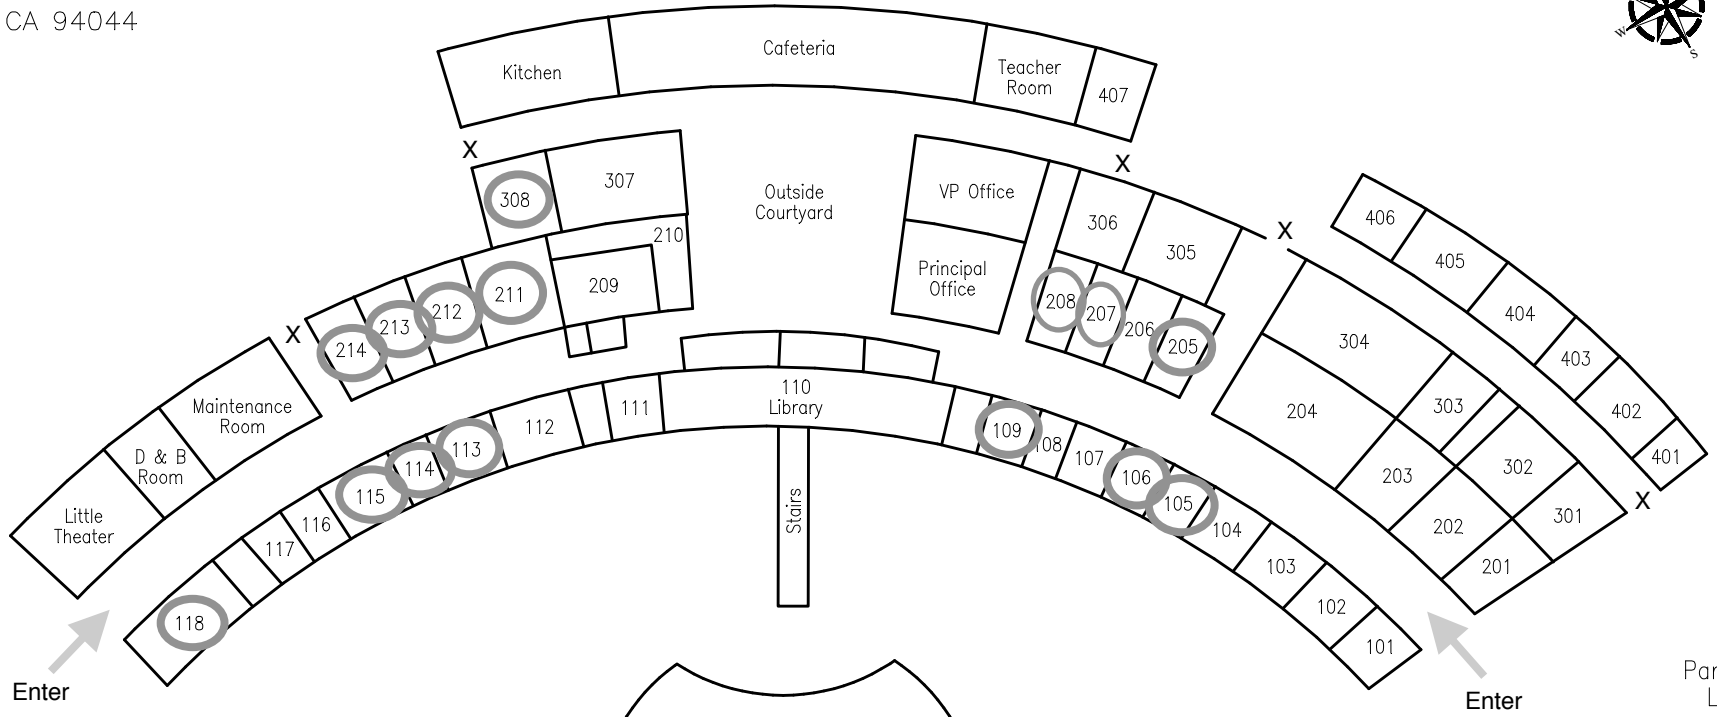

Oceana High School  
401 Paloma Ave  
Pacifica, CA 94044

Parking Lot

Enter

Parking Lot

Enter

Basketball

Gym

Music Room

Football Field

Pool

Baseball Field

Map