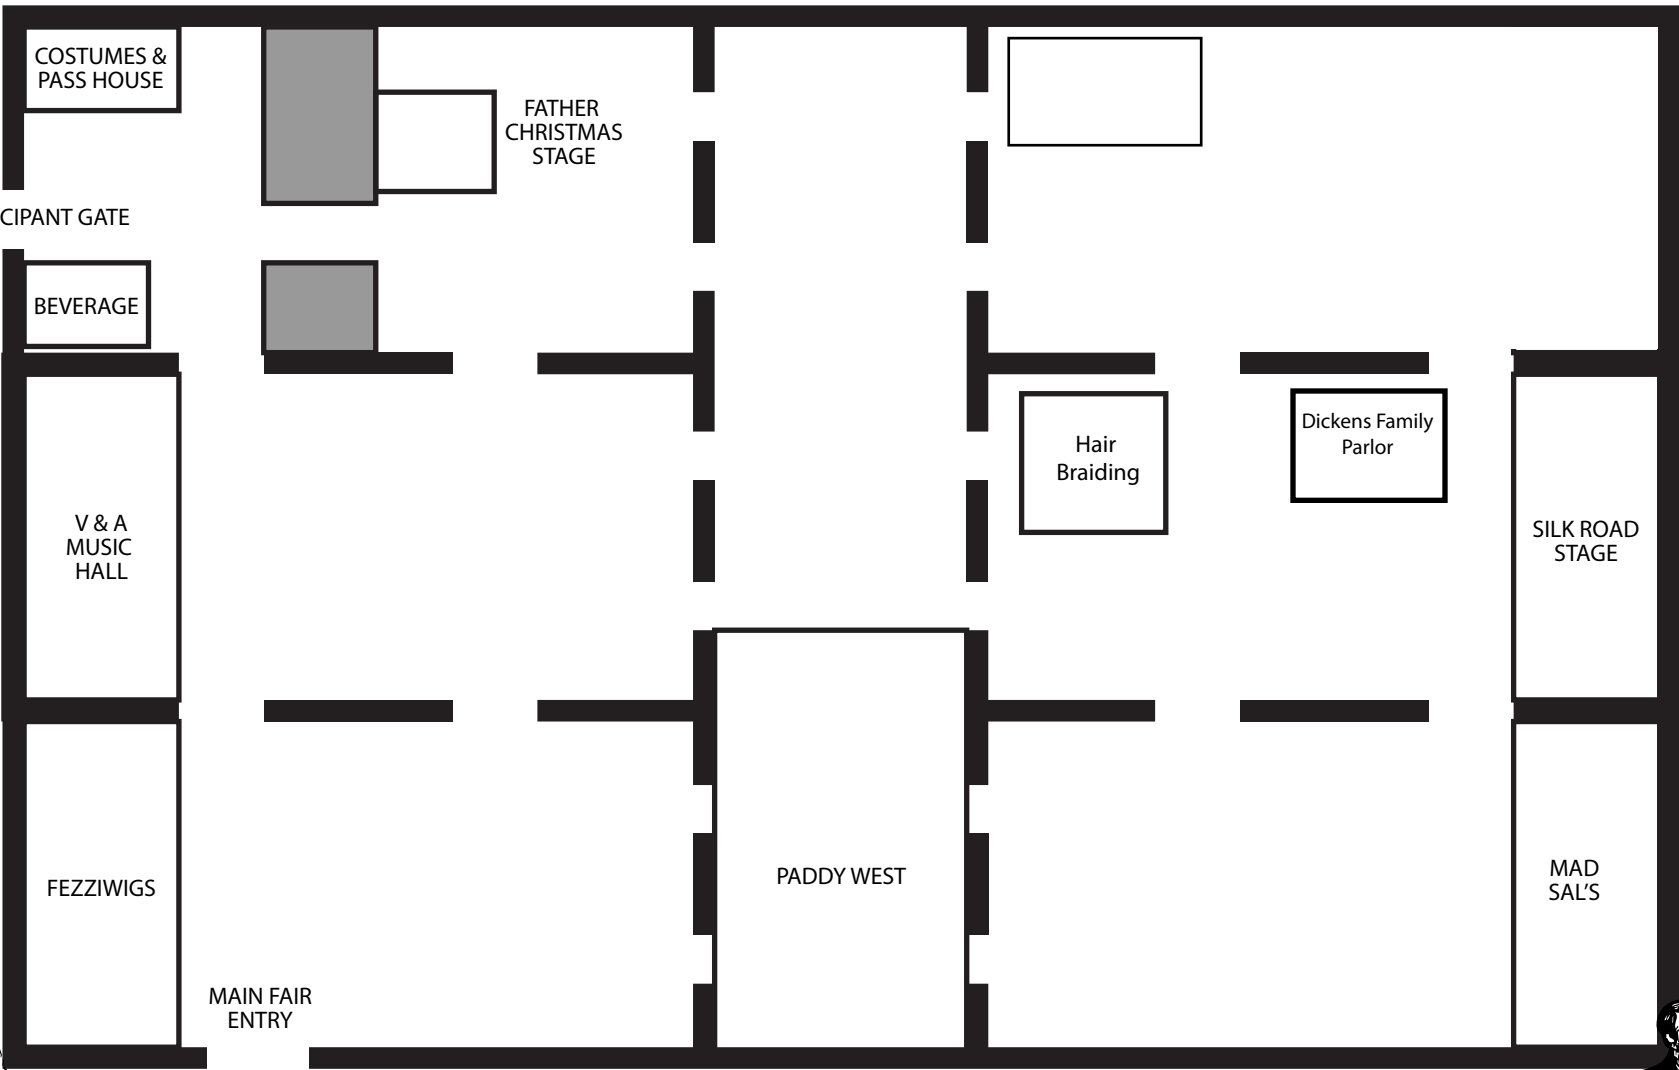

GREEN ROOM
PARTICIPANT GATE
ANNEX

DICKENS CHRISTMAS FAIR

Dress Rehearsal Map 2016