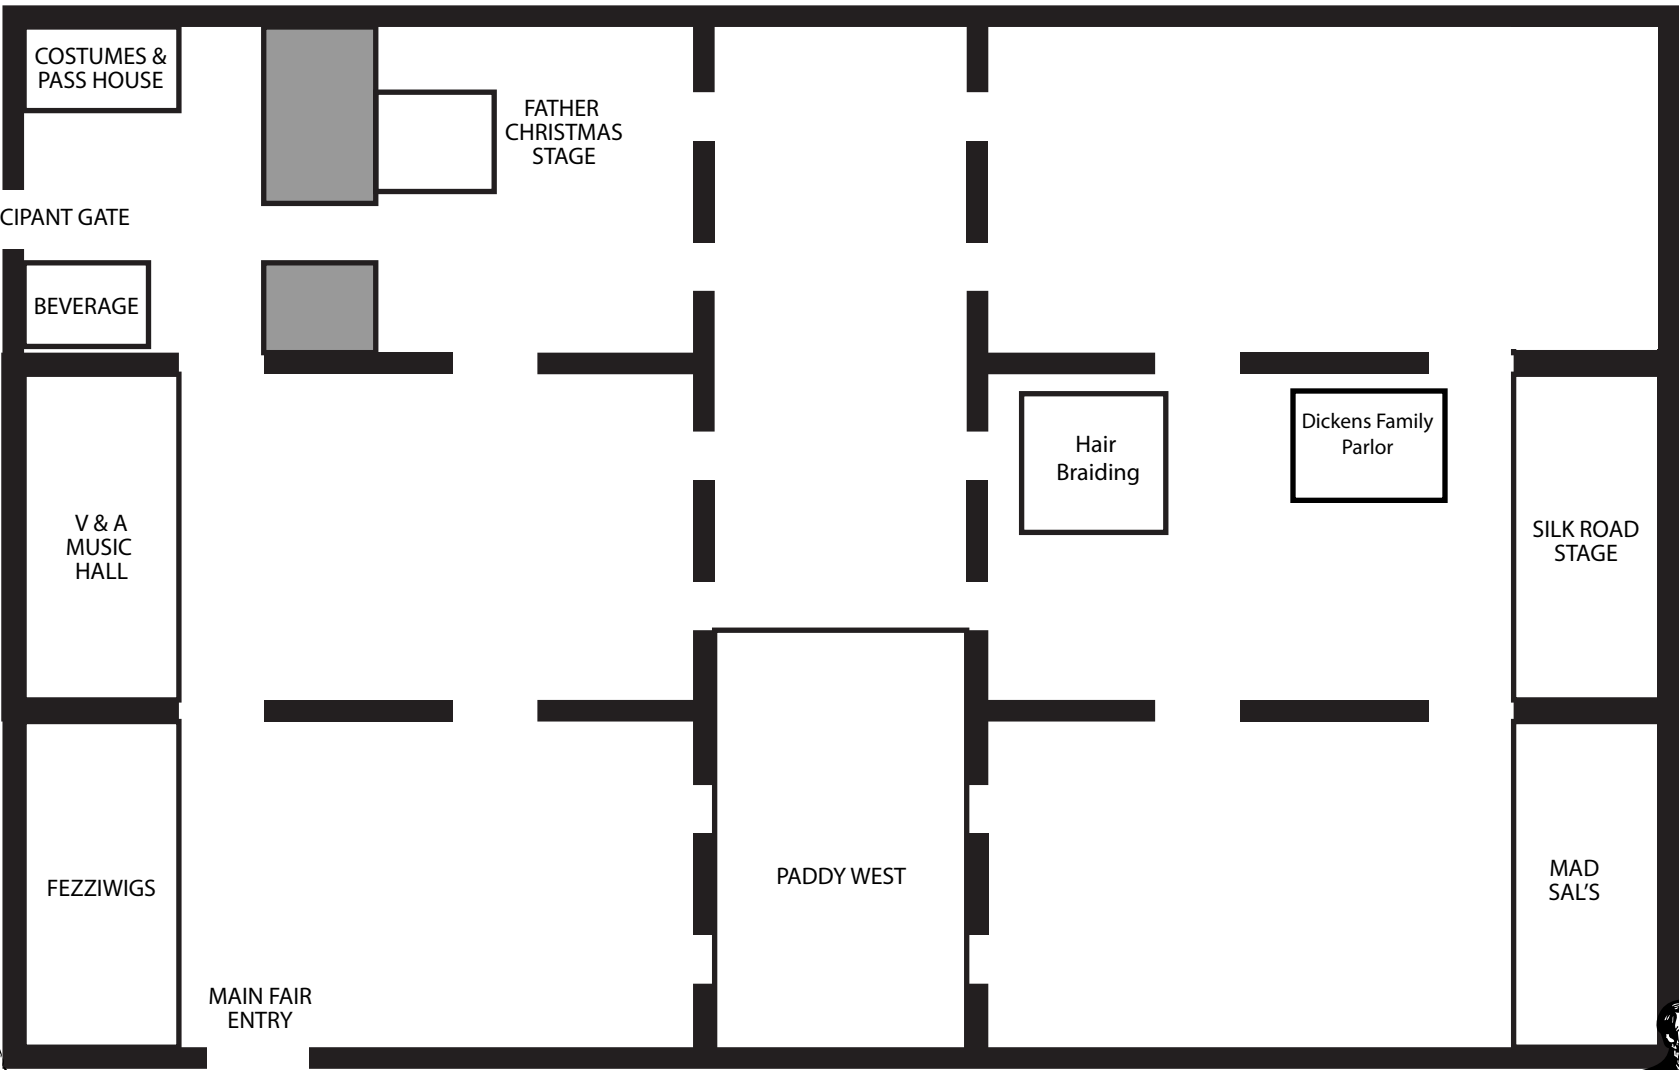

GREEN ROOM PARTICIPANT GATE ANNEX

DICKENS CHRISTMAS FAIR

Dress Rehearsal Map 2016